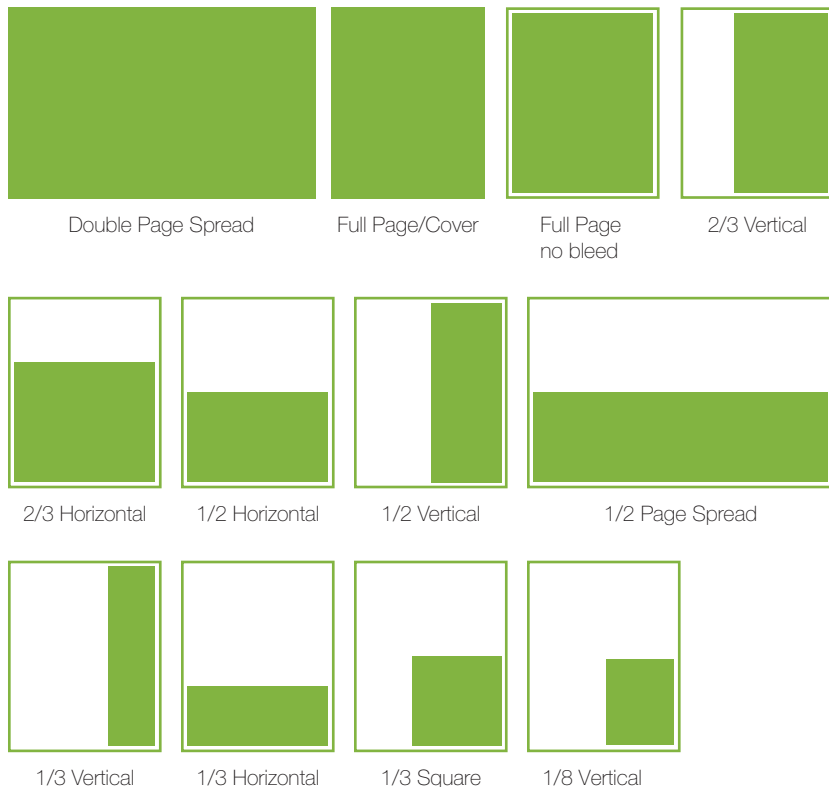

Space	Bleed	Non-Bleed	Trim	Live
Double Page Spread	17" x 11 1/8"	N/A	16 3/4" x 10 7/8"	16" x 10 1/8"
Full Page/Cover	8 5/8" x 11 1/8"	7 1/8" x 9 7/8"	8 3/8" x 10 7/8"	7 3/4" x 10 1/8"
2/3 Vertical	N/A	4 3/4" x 9 7/8"	N/A	N/A
2/3 Horizontal	N/A	7 1/8" x 6 1/2"	N/A	N/A
1/2 Vertical (Long)	N/A	3 1/2" x 9 7/8"	N/A	N/A
1/2 Vertical (Island)	N/A	4 3/4" x 7 1/8"	N/A	N/A
1/2 Horizontal	N/A	7 1/8" x 4 3/4"	N/A	N/A
1/2 Page Spread	17" x 5 3/8"	N/A	16 3/4" x 5 1/4"	16" x 5"
1/3 Vertical	N/A	2 1/4" x 9 7/8"	N/A	N/A
1/3 Horizontal	N/A	7 1/8" x 3 1/8"	N/A	N/A
1/3 Square	N/A	4 3/4" x 4 3/4"	N/A	N/A
1/4 Vertical	N/A	3 1/4" x 4 3/4"	N/A	N/A

## PRINTING

- Offset
- Publication trim size 8 3/8" x 10 7/8"
- For ads that bleed off the page, 1/8 inch should be added to all sides
- The safety area on bleed ads is 1/4 inch inside the trim size
- Gutter Safety: 3/16 inch on each side (total 3/8 inch)
- Note: Perfect alignment of type or design across the gutter of two facing pages cannot be guaranteed